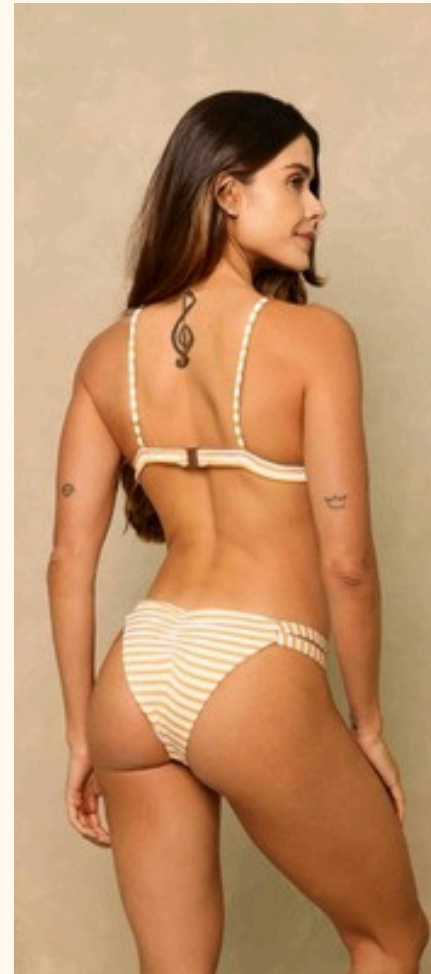

PARA TODAS
AS VERSÕES
DE VOCÊ NO
VERÃO

Ref. LB30487
R\$49.90 conj.
Grade: 1P-2M-1G

Ref. LB30503
R\$49.90 conj.
Grade: 1P-2M-1G

2026 LABAMBA - SUMMER SERIES

NEW
COLLECTION

MUST
HAVE

Ref. LB30486
R\$49.90 conj.
Grade: 1P-2M-1G