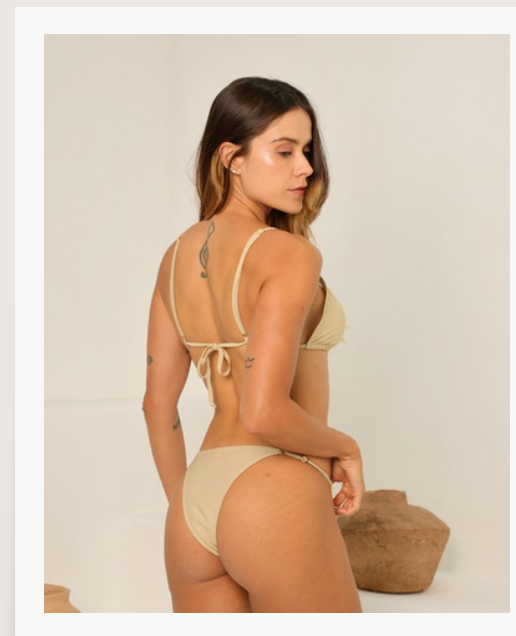

Grade:

1P-2M-1G

Ref. LB30795 maiô - R\$67.90 un. - Grade: 1P-2M-1G

**Ref. LB30796
biquini
R\$60.90 conj.
Grade:
1P-2M-1G**

Ref. LB30797 top - R\$63.90 conj. - Grade: 1P-2M-1G

Ref. LB30799
R\$67.90 un.
Grade: 1P-2M-1G