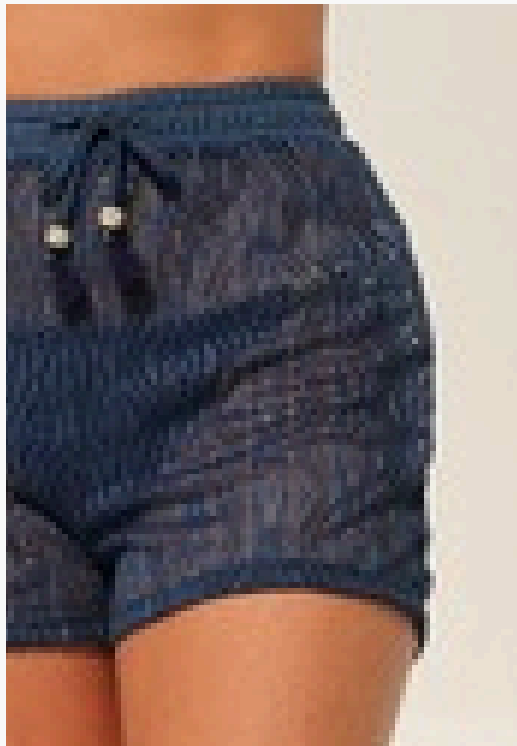

Ref. LB30836 A
Azul Marinho -
cordão torcido navy

R$49.90 conj.

Grade
1P-1M-1G-1GG

Ref. LB30850 Shorts

R$39.90 un.

Grade
1P-1M-1G-1GG