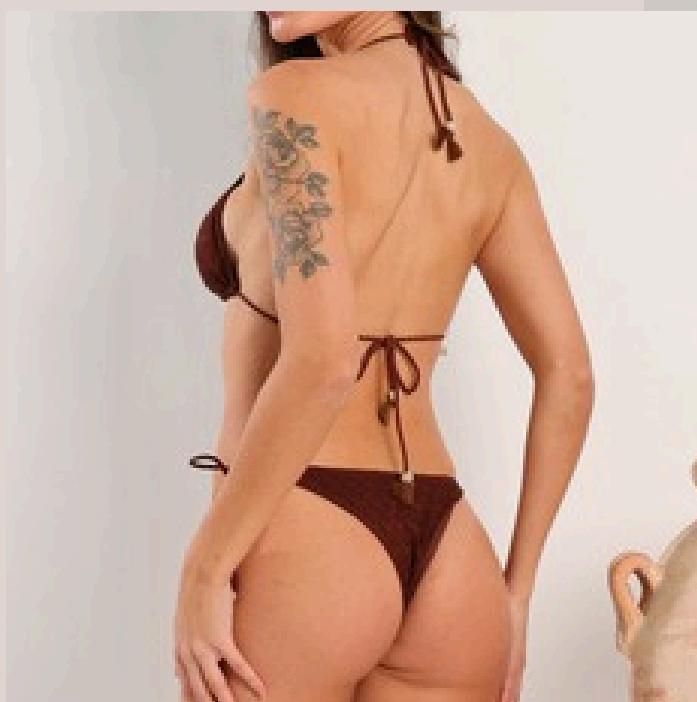

Grade: 1P-2M-1G

Ref. LB30864

Marquinha Perfeita

R\$48.90 conj.

Grade: 1P-2M-1G

• SUMMER 2026 •

Ref. LB30858
R\$49.90 conj.
Grade: 1P-1M-1G-1GG

Ref. LB30869 Saia