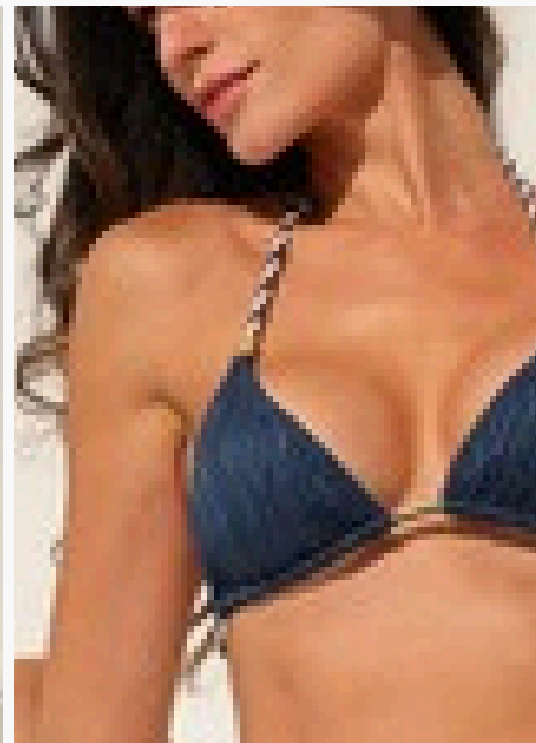

Ref. LB30836 A
Azul Marinho -
cordão torcido navy

R$49.90 conj.

Grade
1P-1M-1G-1GG

Ref. LB30850 Shorts

R$39.90 un.

Grade
1P-1M-1G-1GG