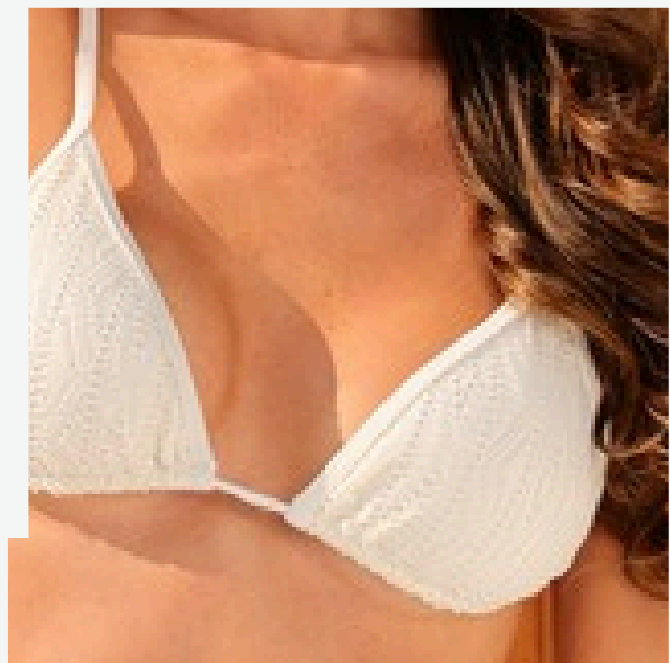

Ref. LB30845
R\$48.90 conj.
Grade: 1P-2M-1G

Ref. LB30852 Shorts
R\$39.90 un.
Grade: 1P-1M-1G-1GG

Ref. LB30835
R\$49.90 conj.
Grade: 1P-1M-1G-1GG

Ref. LB30842
R\$48.90 conj.
Grade: 1P-2M-1G

Ref. LB30834

R\$49.90 conj.