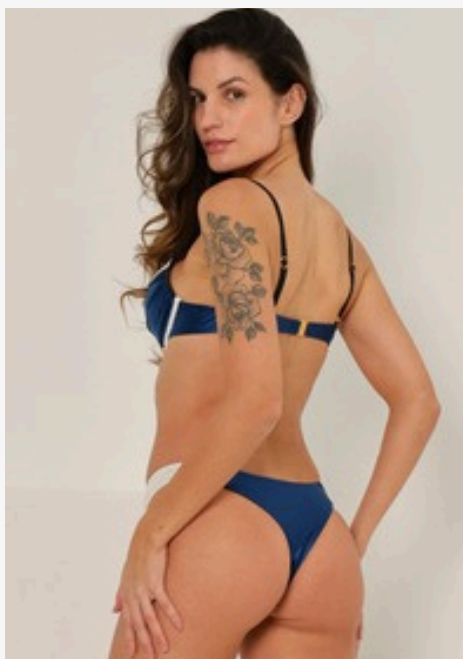

Grade: 1P-2M-1G

Ref. LB30769 Maiô

R\$69.90 un.

Grade: 1P-1M-1G-1GG

Ref. LB30771 Meia Taça

R\$63.90 conj.

Grade: 1P-1M-1G-1GG

Ref. LB30774
R\$63.90 conj.
Grade:
1P-1M-1G-1GG