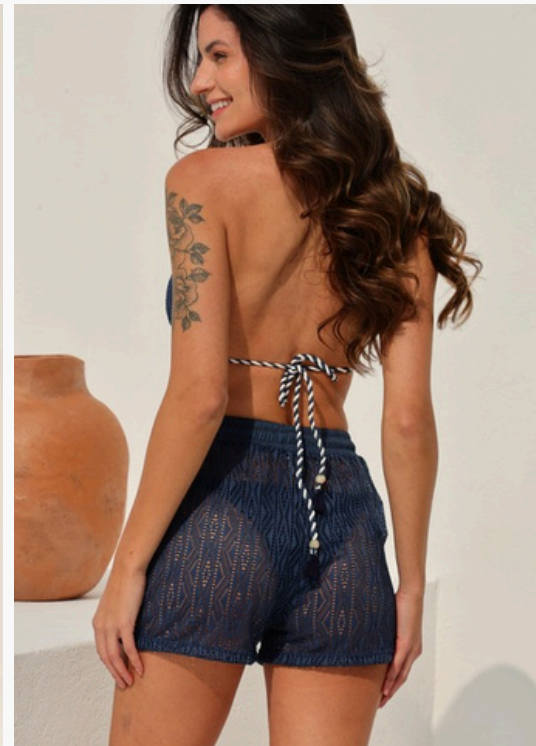

Ref. LB30836 A
Azul Marinho -
cordão torcido navy

R$49.90 conj.

Grade
1P-1M-1G-1GG

Ref. LB30850 Shorts

R$39.90 un.

Grade
1P-1M-1G-1GG